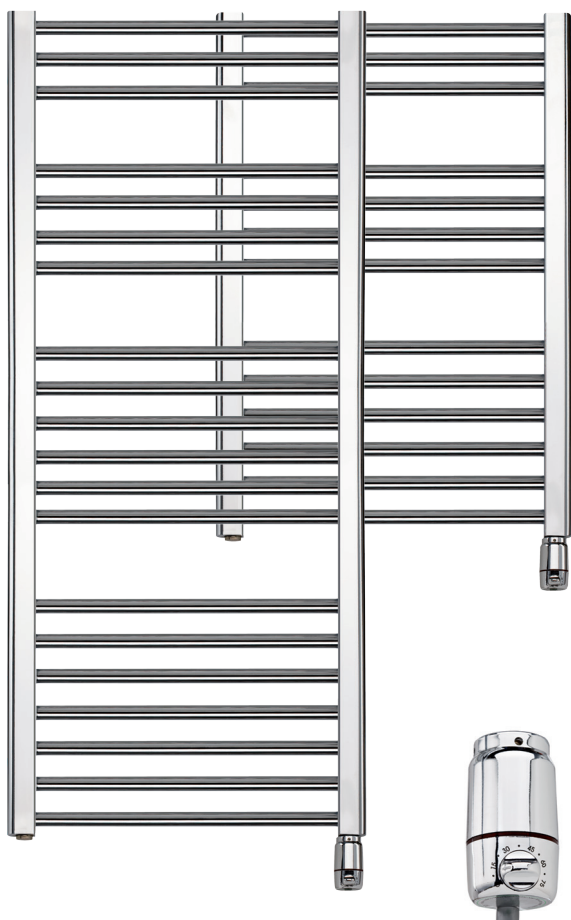

# TBC

## Towel Rail Radiator

GABARRÓN TBC towel rail range is the ideal elegant yet functional addition to your bathroom. In a chrome finish, this range is available in 150W, 300W and 500W. It has a practical and easy-to-use controller that includes an auto-adjustable thermostat to control the temperature. TBC electric towel rails add comfort to your bathroom and are perfect to dry delicate garments or make sure you have a warm towel waiting for when you get out of your shower or bath.

### Technical features

- ▶ Low density thermal fluid.
- ▶ High sensitivity electronic thermostat.
- ▶ Safety thermal cut out.
- ▶ IP54 protection, against dripping water.
- ▶ Class I insulation.
- ▶ High safety wall brackets.
- ▶ Supplied with 1.3 m mains cable.
- ▶ Models finished in Chrome.
- ▶ Manual temperature selector only in TBC-8 and TBC-12 versions.

Manual temperature control

MODEL		TC-150	TBC-8	TBC-12
Input	W	150	300	500
Voltage	V	220-240	220-240	220-240
Frequency	Hz	50-60	50-60	50-60
Dimensions	cm	87x50x8	87x50x8	128x50x8
Weight	kg	9	10	14
Units per pallet		22	22	11
EAN 13		8432336502354	8432336500206	8432336500251